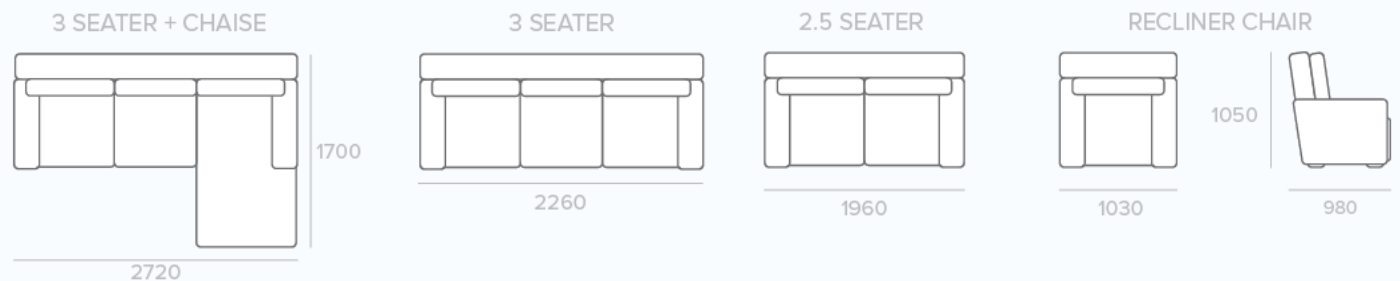

UPHOLSTERY OPTIONS

STOCKED IN:

OASIS FABRIC
(STONE)

OASIS FABRIC
(CHARCOAL)

FEATURES & BENEFITS

FRAME	FSC certified plywood frame	A sturdy frame constructed with sustainably sourced plywood provides a solid and long-lasting base to the suite
FOUNDATION	Heavy gauge steel Zig Zag springs	The foundation delivers long-lasting support & the first layer of comfort
FOAM	High density foam & fibre	High density layered foam offers exceptional support, while the luxurious top layer of fibre adds an extra dimension of indulgent comfort
MECHANISM	Tested up to 150kgs at 25,000 cycles	Warrantied for use up to 150kgs, this robust recliner mechanism has been crafted to last - that's 30kg more weight-loading than standard mechanisms!
POWERED OR MANUAL RECLINE	Available in powered or manual recline options	Elevate your comfort level with reclining seats at the touch of a button (including the centre seat of the chaise lounge!) - offering the ultimate in customised comfort! Also available with manual (non-electrical) recline option
UPHOLSTERY	Stocked in Oasis fabric 100% polyester	Available in a choice of Stone or Charcoal 100% polyester Oasis fabric

MEASUREMENTS

RAF chaise pictured - LAF chaise is special order only

scan QR code to view this product on synargy.com